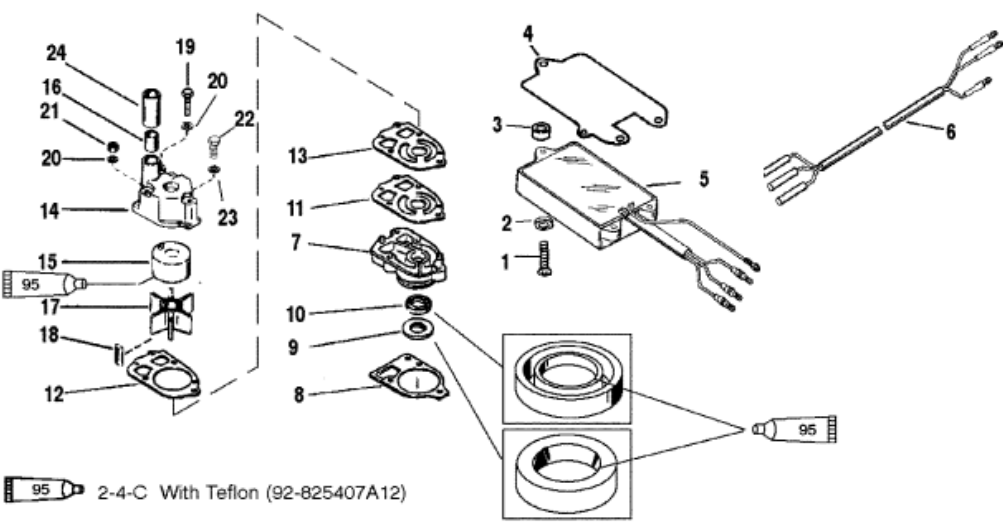

Parts List

Ref	Class	Part	Description	Qty	Comment	Footnote
1	10	88447	SCREW (.190-32 X 1.62)	3		
2	12	38833	WASHER	3		
3	23	94304	BUSHING	3		
4		13381	PLATE	1		
5		821889A30	REV LIMITER	1		
6	84	823147A 5	HARNES-ADAPTOR-REV LIMITE	1		
7	46	42579A 3	WATER PUMP BASE ASSEMBLY	1		
8	27	42631 1	GASKET	1		4,8,9
9	26	89238	OIL SEAL	1		9
10	26	16977	OIL SEAL	1		9
11	27	85608 1	GASKET-LOWER	1		4,8,9
12	27	85609 1	GASKET-UPPER	1		4,8,9
13		32435	FACE PLATE	1		8
14	46	96148A 1	WATER PUMP BODY ASSEMBLY	1		8
15		48752T	INSERT	1		8
16	26	38970	SEAL-RUBBER	1		4,8,9
17	47	89984 3	LMPELLER	1		8
18	28	56654	KEY	1		8
19	10	96411	SCREW (2-1/4 IN.)	1		8
20	12	29245	WASHER	2		
21	11	13438	NUT	2		
22	10	19924275	SCREW (.312-18 X 2-3/4)	1		
23	12	36001	WASHER	1		
24	23	29804	SLEEVE	1		8
-	27	815791A92	ENGINE GASKET SET	1		
-	46	96148A 5	WATER PUMP REPAIR KIT	1		
-	26	89238A 2	G/H SEAL KIT	1		